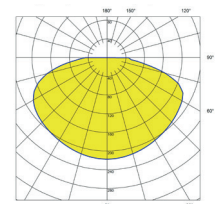

Type	Lumen	Art no.	E-no.	L	W	H	Power	Weight
InPi ø600 830 TDC *	2040	5 550 31	70 188 87	595	595	120	37	5,5
InPi ø600 840 TDC *	2130	5 550 35	70 188 88	595	595	120	37	5,5

* Equipped with amplitude-dimmable driver for DALI, push-button control and corridor function.