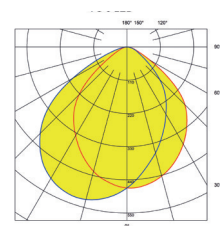

Accessory	Art no.	E no.
VG 5 corner bracket	9 159 05	77 159 05

Type	Lumen	Art no.	E no.	Power	Weight
VG 5 LED 830	2140	7 155 30	77 035 67	29	3
VG 5 LED 840	2190	7 155 34	77 035 68	29	3