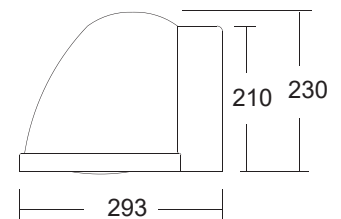

Accessory	Art no.	E no.
VG 5 corner bracket	9 159 05	77 159 05

Type	Lumen	Art no.	E no.	Power	Weight
VG 5 LED 830	2140	7 155 30	77 035 67	29	3
VG 5 LED 840	2190	7 155 34	77 035 68	29	3