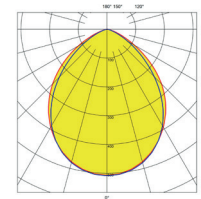

Type	Lumen	Art. no.	E-no.	L	W	H	Power	Weight
Storeliner II 8000 830 18.1	8050	1 591 91	70 174 91	1640	101	50	74	3,6
Storeliner II 8000 840 18.1	8300	1 591 93	70 174 92	1640	101	50	74	3,6
Storeliner II 8000 830 18.1 TDC *	8050	1 591 95	70 174 93	1640	101	50	74	3,6
Storeliner II 8000 840 18.1 TDC *	8300	1 591 97	70 174 94	1640	101	50	74	3,6

* Equipped with amplitude-dimmable driver for DALI, push-button control and corridor function.