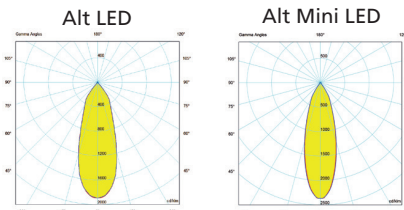

Accessories	Art no.	E no.
Mounting rails for soft ceilings	9 687 01	74 677 01
Plate for soft ceilings Alt	9 665 42	-
Plate for soft ceilings Alt Mini	9 665 45	75 011 49